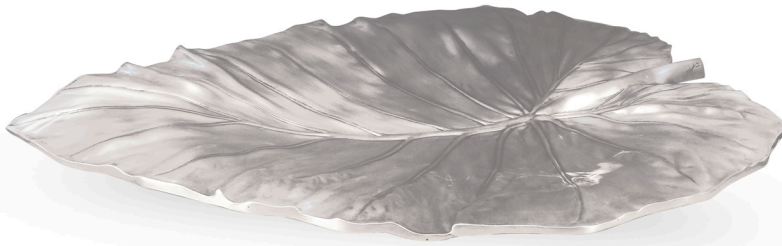

SKU. U-49
Leaf fruit bowl
Frutero Hoja
68.00 x 51.00 x 6.50 cms., 5.800 kgs.
26.77 x 20.08 x 2.56 in., 12.79 lbs.